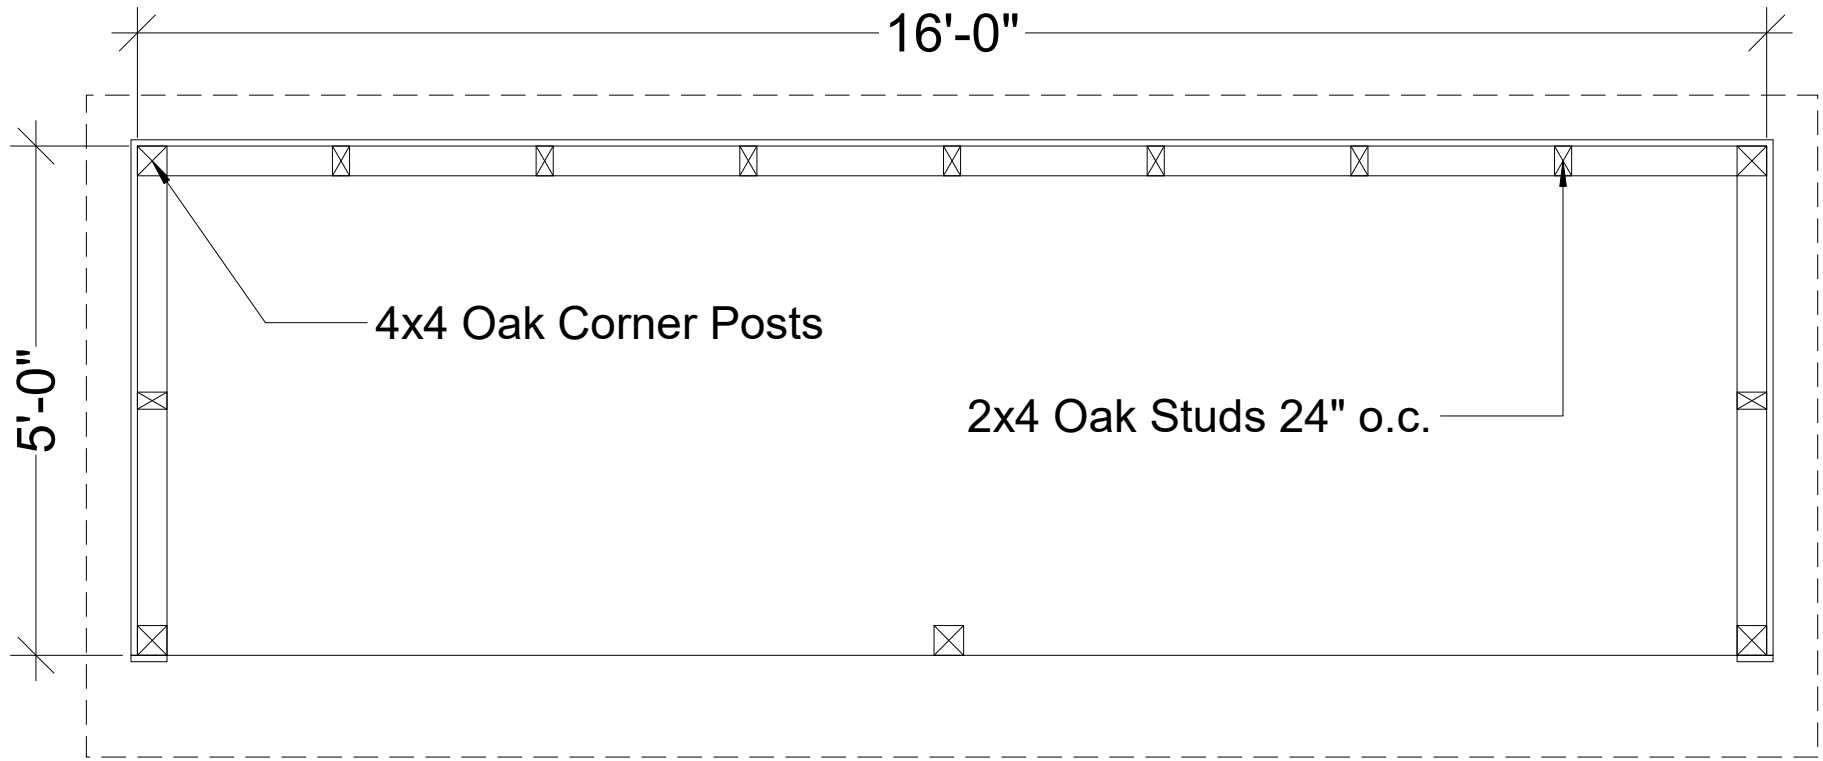

COPYRIGHT © 2021 KEYSTONE BARN SUPPLY, LLC.  
ALL RIGHTS RESERVED

CUSTOMER INFORMATION

*Keystone Barns*

5'x16' FIREWOOD SHED

TITLE			
GABLE DETAILS			
SIZE	CAGE CODE	DWG NO	REV
SCALE	SHEET		A.1

COPYRIGHT 2021 KEYSTONE BARN SUPPLY, LLC.  
ALL RIGHTS RESERVED

CUSTOMER INFORMATION

SEAL

*Keystone Barns*

5'x16' FIREWOOD SHED

TITLE

FLOOR PLAN

SIZE

CAGE CODE

DWG NO

REV

SCALE

SHEET

A.2